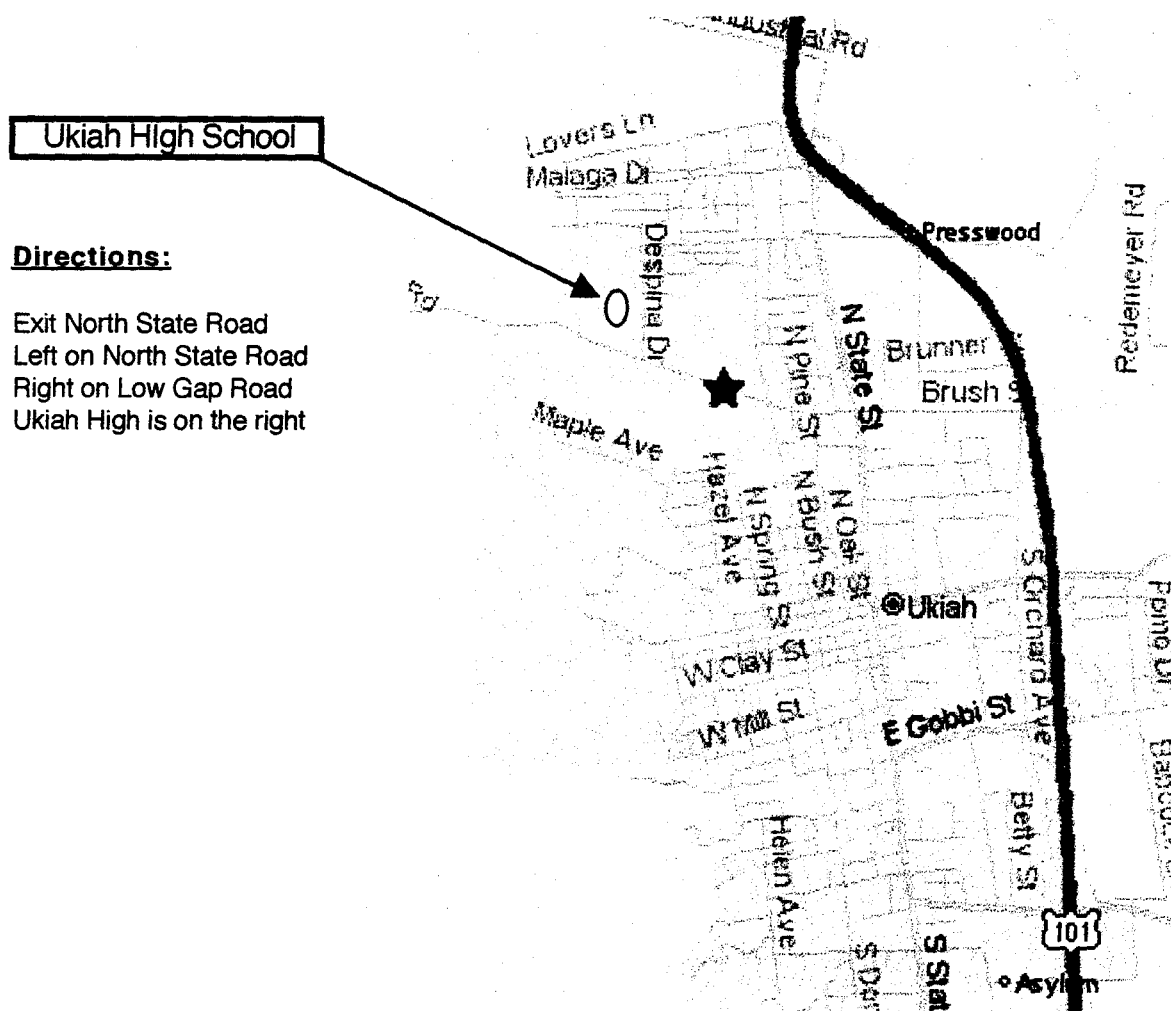

Notes on carpooling --

- Thank you to the parents for your tremendous support so far this year on the carpooling !!! You have been invaluable to the program in helping get us to these races.
- This Saturday at Ukiah is our last carpooling invitational. The rest of our invitationals are either local (Castro Valley & Mariner) or we have a bus (Mt. SAC).
- As always, we need to make sure that we have sufficient vehicles, and that the transported children are transported back.
- Even though this is the earliest start of the season, the race schedule is the most condensed so we will be done very quickly -- the last race starts at 10:15 and we will be done with awards well before noon.
- Thank you again for your cooperation, and all of your patience for these early morning departures.